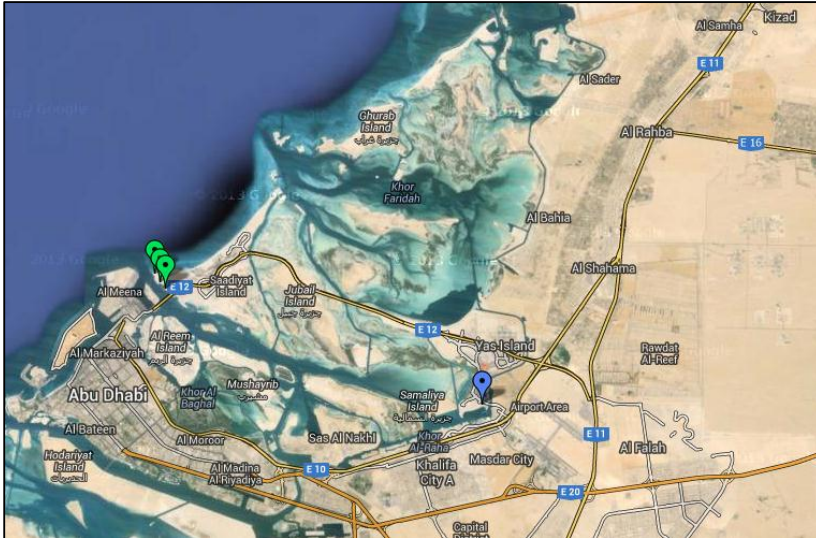

MAP TO AL BATEEN PALACE OF H.H. SHEIKH SULTAN BIN KHALIFA AL NAHYAN

FROM OTHER EMIRATES: DUBAI - ABU DHABI ROAD

The palace is in Al Bateen neighborhood in the lower left of the map.

DETAILED MAP OF BATEEN NEIGHBORHOOD:

The Palace is marked in blue and it is situated center left of the map. The landmark is the Falcon Roundabout on 15th street. Continue straight after the roundabout down 15th street. The Palace entrance will be on your right at the second roundabout.